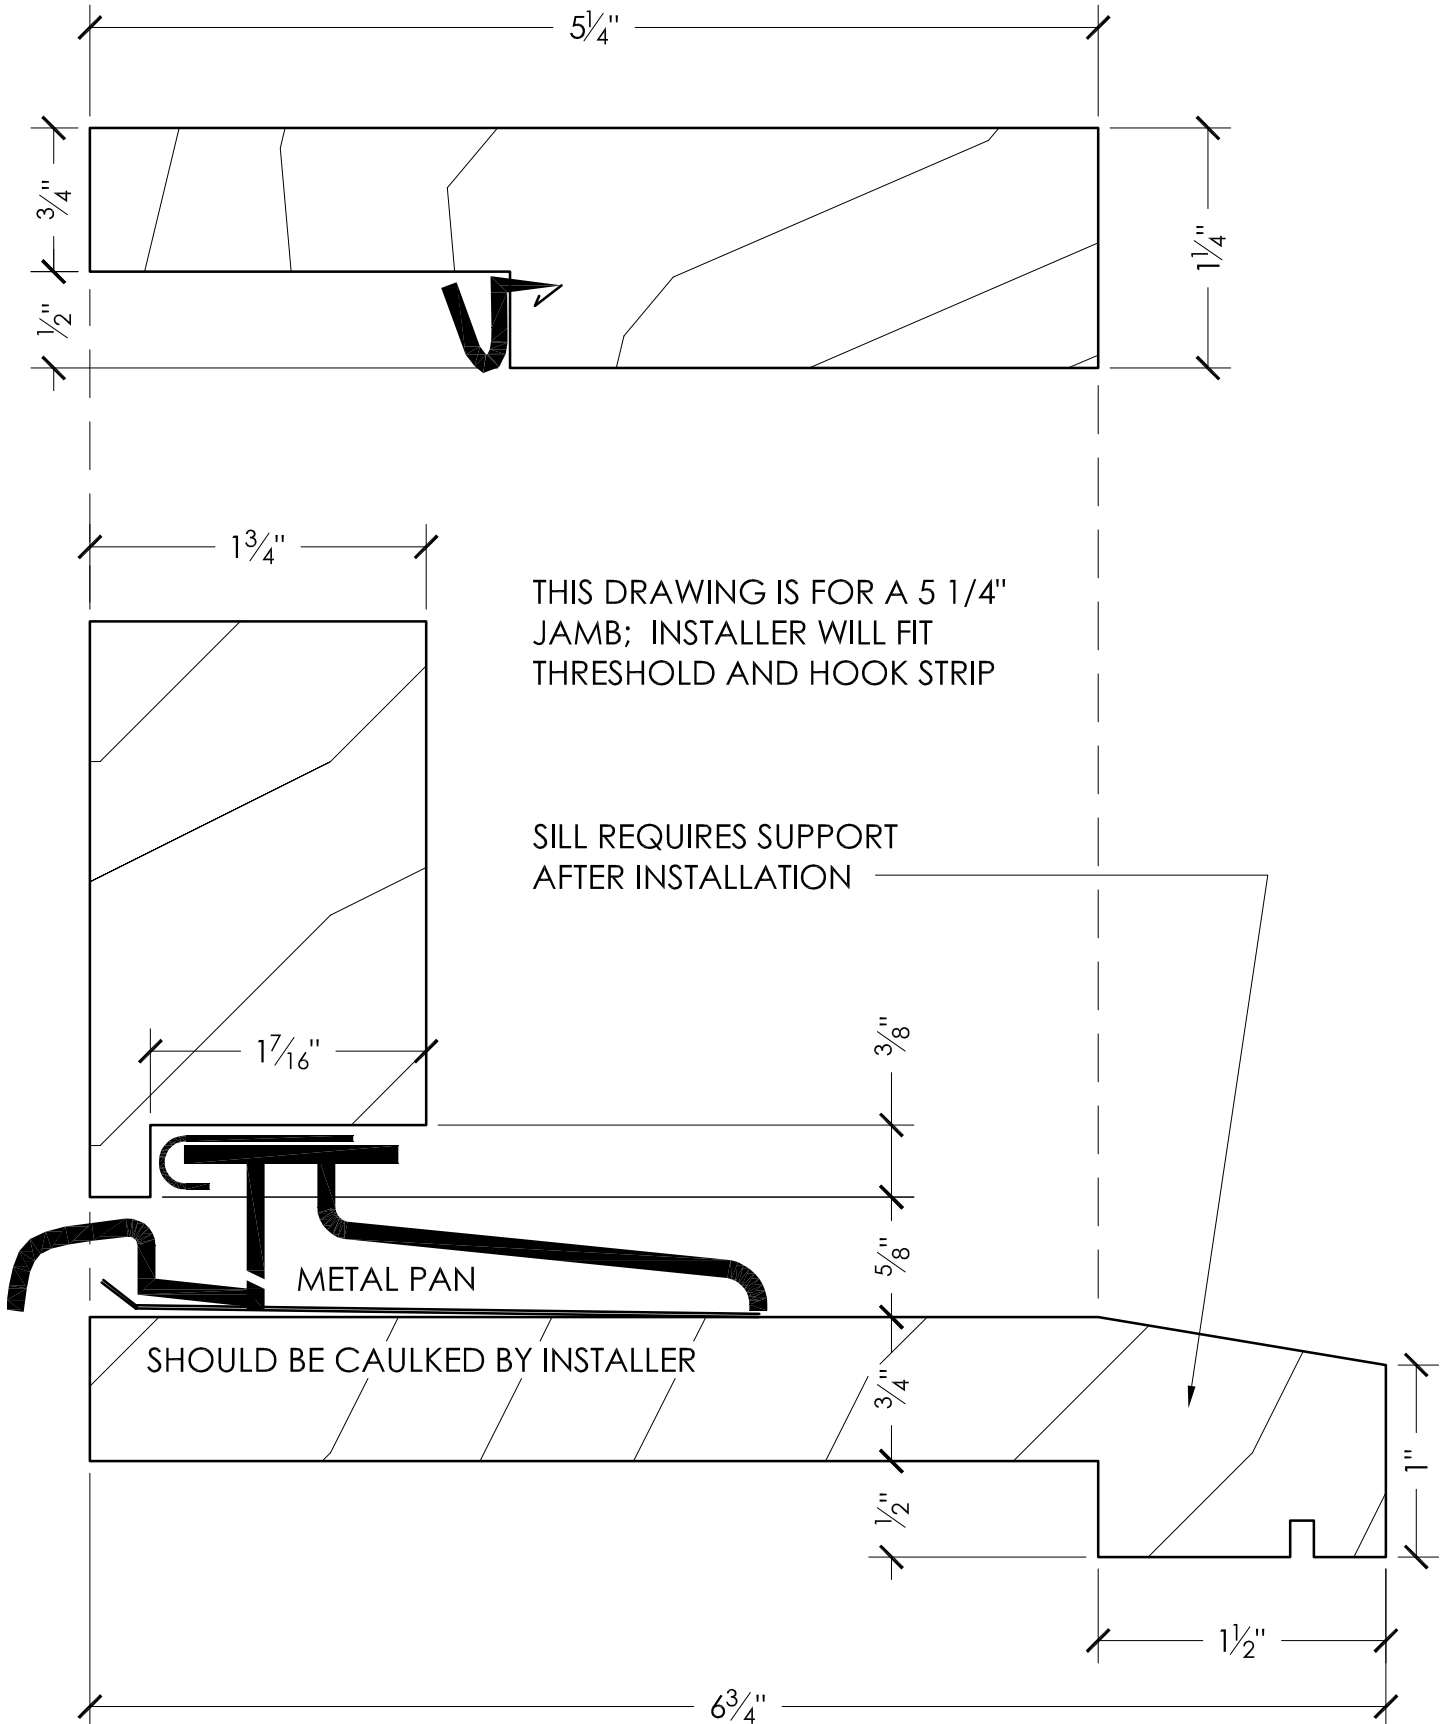

"KENT" DOOR SILL

2303 N. RANDOLPH AVE. • PORTLAND, OR 97227

Phone 503.238.6403

VERSATILE WOOD PRODUCTS

www.versatilewp.com

Windows • Sash • Doors • Cabinetry • Millwork • Preservation

FEB 28 2014