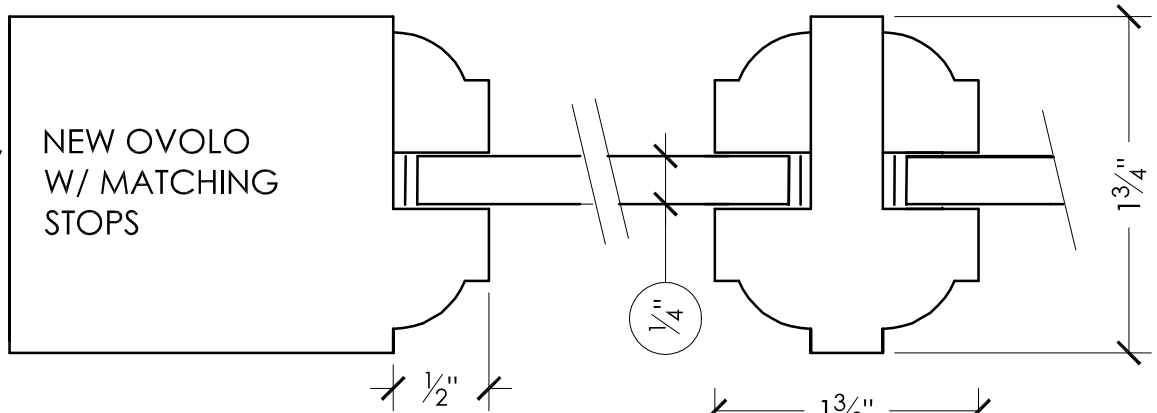

NEW OVOLO STICKING PROFILES

SINGLE GLAZE,
LEADED OR
1/4" PANEL

NEW OVOLO
W/ MATCHING
STOPS

INS GLASS
DOORS,
MATCHES
SIMPSON
NEW DOORS

NEW OVOLO
W/ MATCHING
STOPS

EXTERIOR
WINDOW
SASH

NEW OVOLO
W/ WINERY
STOPS

EXTERIOR
WINDOW
SASH

NEW OVOLO
W/ BEVEL
STOPS

Phone 503.238.6403

VERSATILE WOOD PRODUCTS

www.versatilewp.com

Windows • Sash • Doors • Cabinetry • Millwork • Preservation