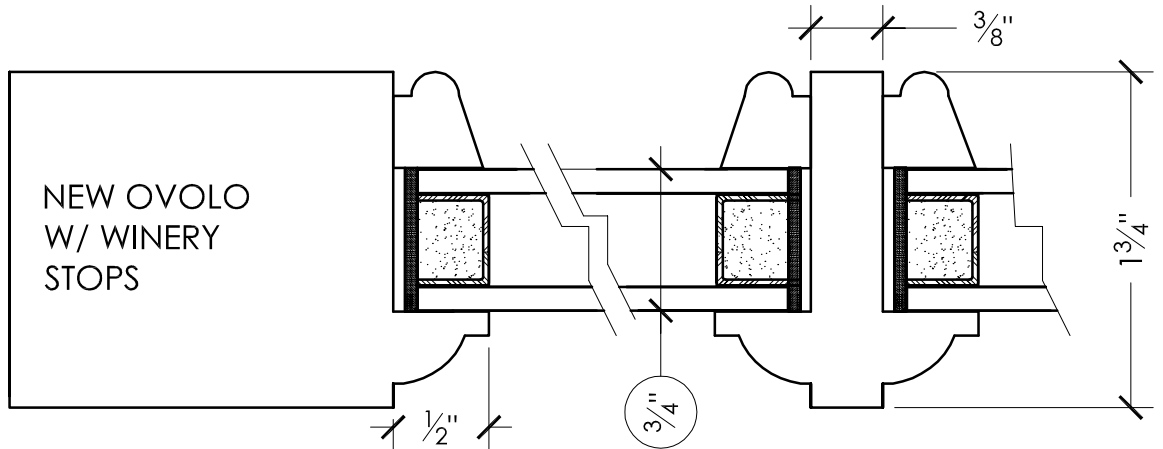

NEW OVOLO STICKING PROFILES

SINGLE GLAZE,
LEADED OR
1/4" PANEL

NEW OVOLO
W/ MATCHING
STOPS

INS GLASS
DOORS,
MATCHES
SIMPSON
NEW DOORS

NEW OVOLO
W/ MATCHING
STOPS

EXTERIOR
WINDOW
SASH

NEW OVOLO
W/ WINERY
STOPS

EXTERIOR
WINDOW
SASH

NEW OVOLO
W/ BEVEL
STOPS

Phone 503.238.6403

VERSATILE WOOD PRODUCTS

www.versatilewp.com

Windows • Sash • Doors • Cabinetry • Millwork • Preservation