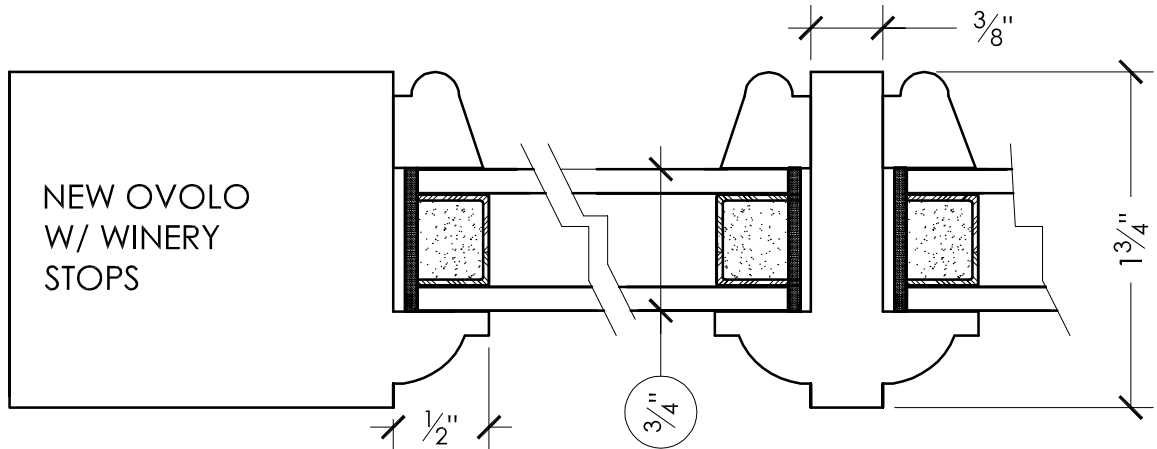

NEW OVOLO STICKING PROFILES

SINGLE GLAZE,
LEADED OR
1/4" PANEL

NEW OVOLO
W/ MATCHING
STOPS

INS GLASS
DOORS,
MATCHES
SIMPSON
NEW DOORS

NEW OVOLO
W/ MATCHING
STOPS

EXTERIOR
WINDOW
SASH

NEW OVOLO
W/ WINERY
STOPS

EXTERIOR
WINDOW
SASH

NEW OVOLO
W/ BEVEL
STOPS

Phone 503.238.6403

VERSATILE WOOD PRODUCTS

www.versatilewp.com

Windows • Sash • Doors • Cabinetry • Millwork • Preservation