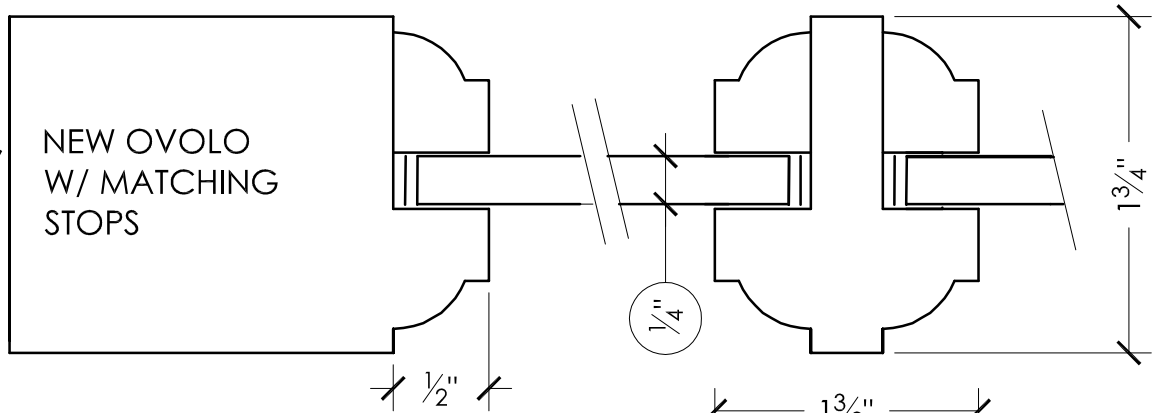

NEW OVOLO STICKING PROFILES

SINGLE GLAZE,
LEADED OR
1/4" PANEL

NEW OVOLO
W/ MATCHING
STOPS

INS GLASS
DOORS,
MATCHES
SIMPSON
NEW DOORS

NEW OVOLO
W/ MATCHING
STOPS

EXTERIOR
WINDOW
SASH

NEW OVOLO
W/ WINERY
STOPS

EXTERIOR
WINDOW
SASH

NEW OVOLO
W/ BEVEL
STOPS

Phone 503.238.6403

VERSATILE WOOD PRODUCTS

www.versatilewp.com

Windows • Sash • Doors • Cabinetry • Millwork • Preservation