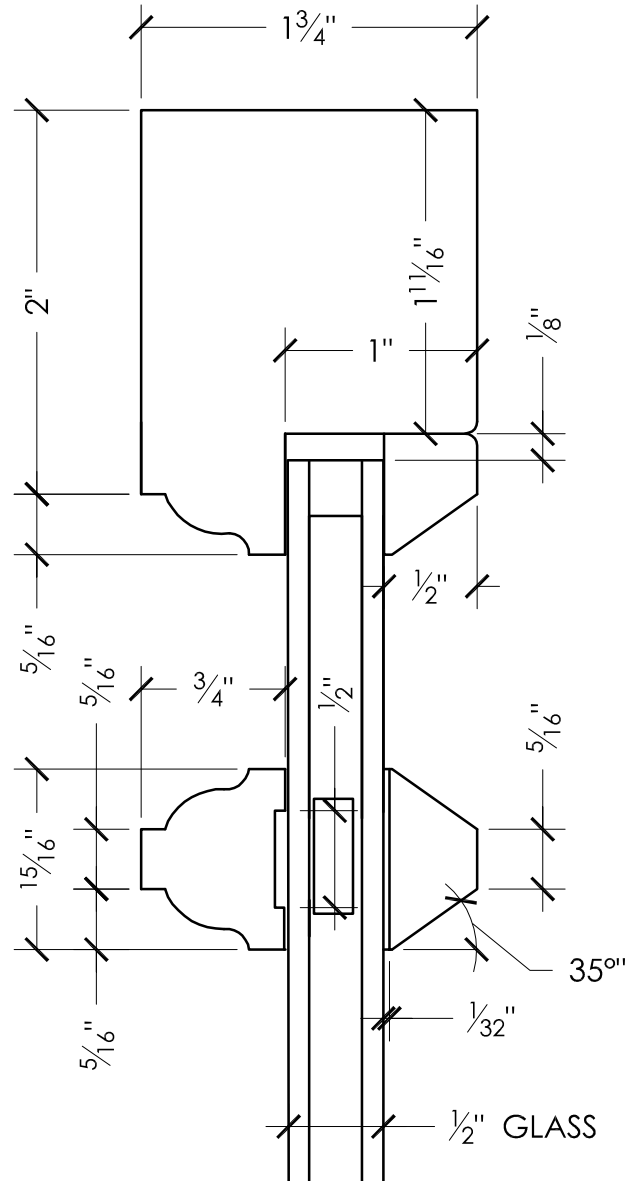

SIMULATED DIVIDED LIGHT

TYPICAL SECTION @ 1 3/4" CVG FIR SASH
 SIMULATED DIVIDED LIGHTS W/ SPACER - LOW E GLASS
 FOR PAINT IN & OUT WITH PERIMETER TO MATCH SAMPLES